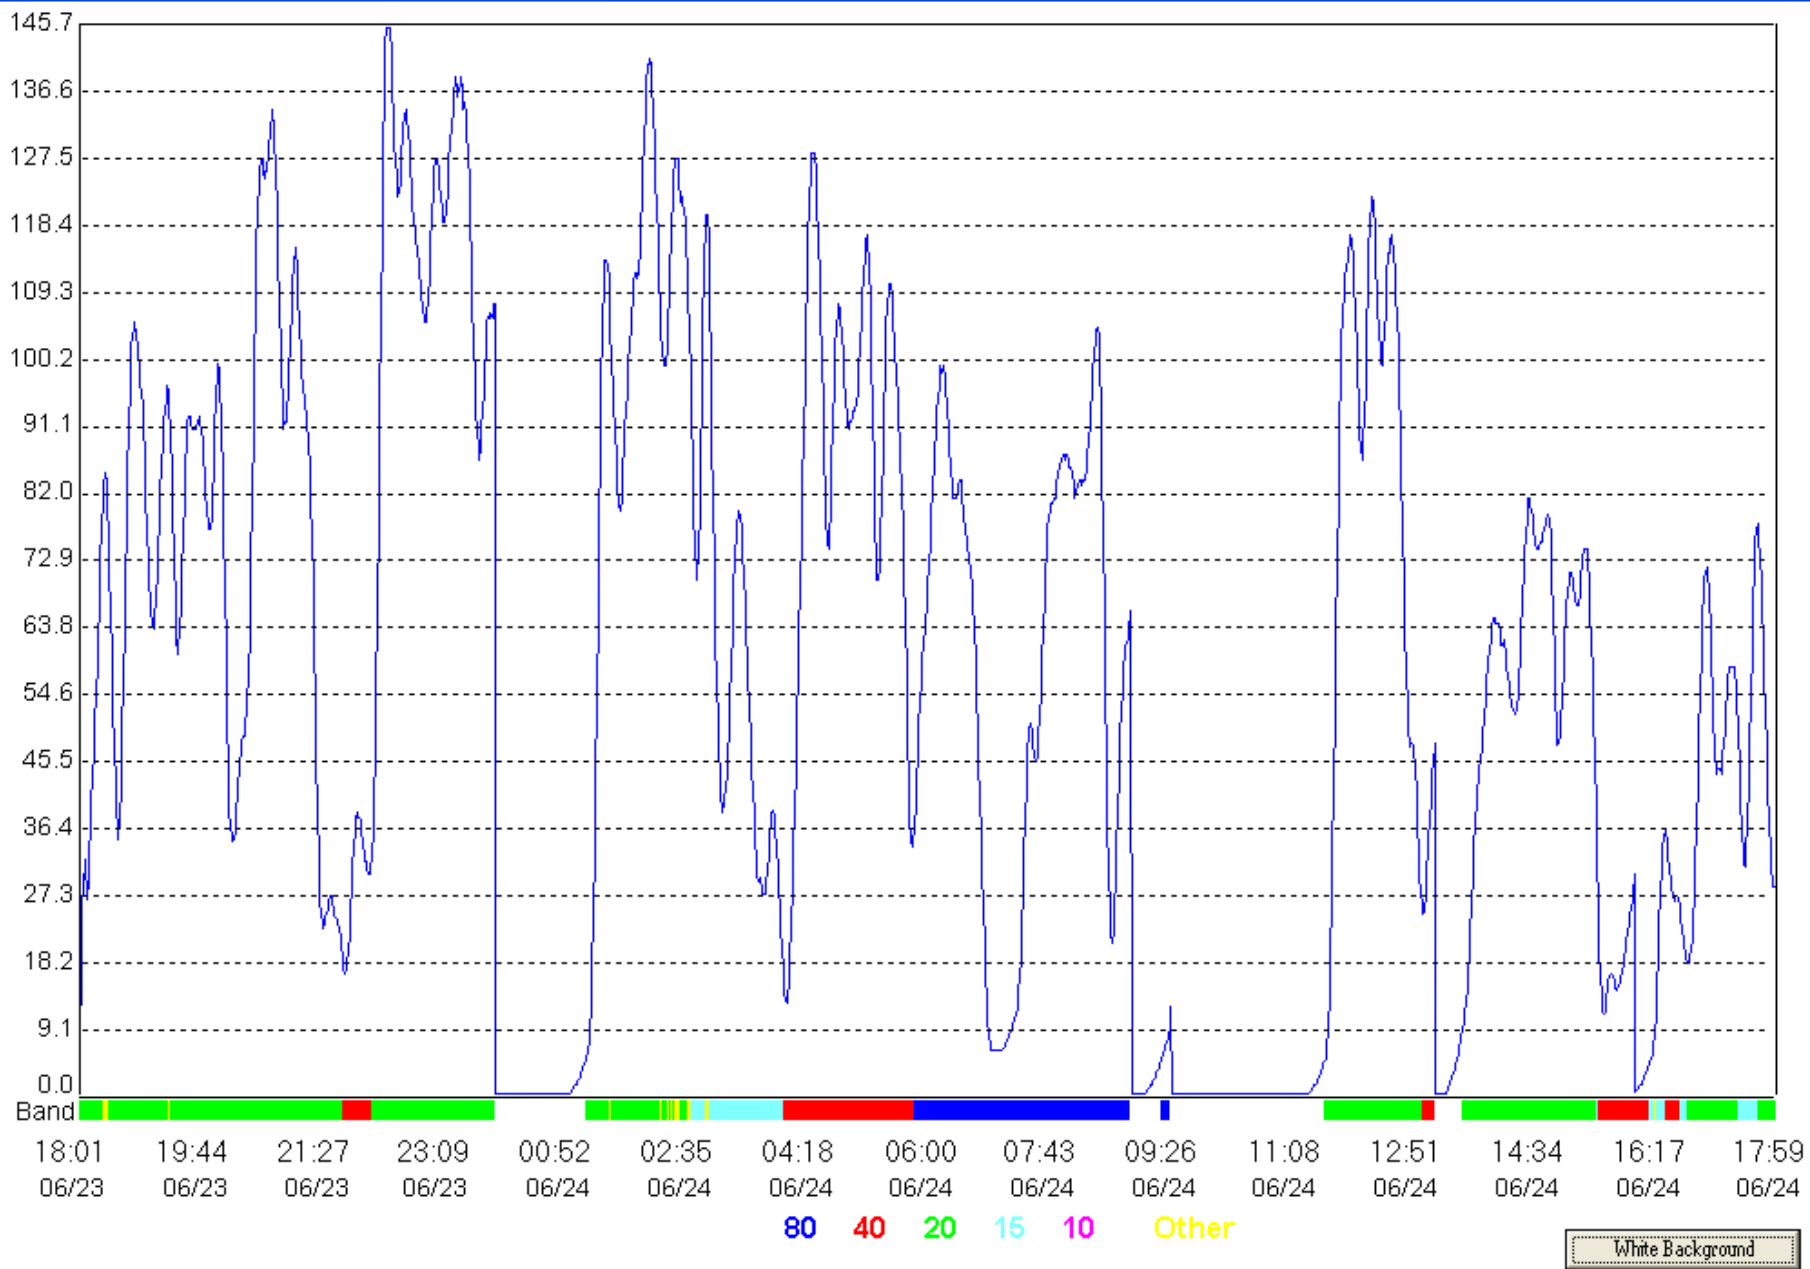

Select a band and mode from the menu bar!

Time **Date**

Possible Duplicates **On**

Sections Worked **On**

1	3	5	7	0
CT RI	DE MDC	AR NTX	AZ OR	CO MO
EMA VT	EPA WPA	LA OK	EWA UT	IA NE
ME WMA		MS STX	ID WWA	KS ND
NH		NM WTX	MT WY	MN SD
	4	6	8	Canada
	AL SFL	EB SDG	MI WV	
	GA WCF	LAX SF	OH	
2	KY TN	ORG SJV	9	NL SK
ENY SNJ	NC VA	SB SV	IL WI	MAR AB
NLI WNY	NFL PR	SCV PAC	IN	QC BC
	SC VI			ON NT
				MB

Band **20** **Mode** **PH** **W5MPZ** **1A** **NM** 3:10:54 PM
 21:10:54 UTC

Activity Graph - QSOs per Hour Rate (# QSOs over 10 minutes X 6)

80 40 20 15 10 Other

White Background

Total Contacts by Band, Operator and Station