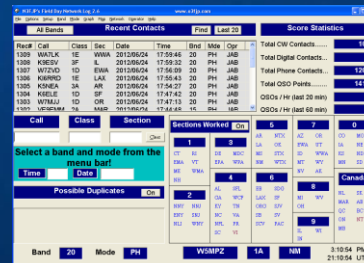

Field Day Logging Software & Logbook of The World

Ed James KA8JMW

ARRL New Mexico Assistant Section Manager

Brian Mileschosky N5ZGT

ARRL Director, Rocky Mountain Division

Presentation to the High Desert Amateur Radio Club

17 October 2012

ARRL The national association for
AMATEUR RADIO

Why Electronic Logging?

- Numerous people at Field Day + Messy handwriting = Lots of difficult deciphering
- Unsorted paper log pages
- Incorrect paper log entries
- Multiple stations? Need to integrate potentially messy, unsorted, incorrect paper logs from all of them
- Awkward to maintain historical paper logs, and refer to a specific QSO within them if needed
- Hard to put those hundreds/thousands of paper log entries to work *for your club*. More details about this later...